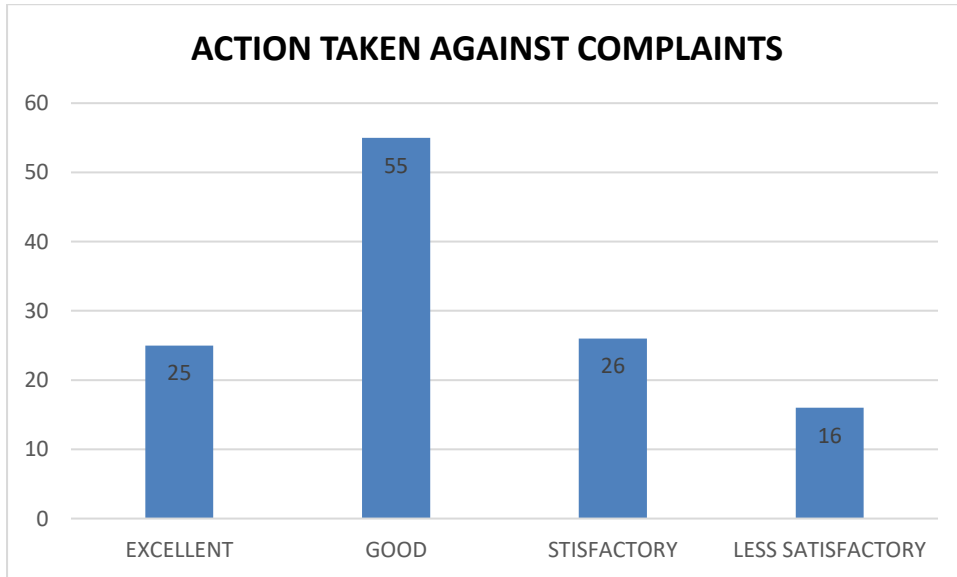

FEEDBACK ANALYSIS 2023-24

7, ACTION TAKEN AGAINST COMPLAINTS

DEGREE OF ACCEPTANCE	NO. OF STUDENTS
EXCELLENT	25
GOOD	55
STISFACTORY	26
LESS SATISFACTORY	16

The Institution runs a policy of action against any complaint received in the college and the graph clearly shows that more than 80 % of students confirm the above statement.

प्रचार्य
शास.जाज्वल्यदेव नवीन कन्या महाविद्यालय
जांजगीर (छ.ग.)