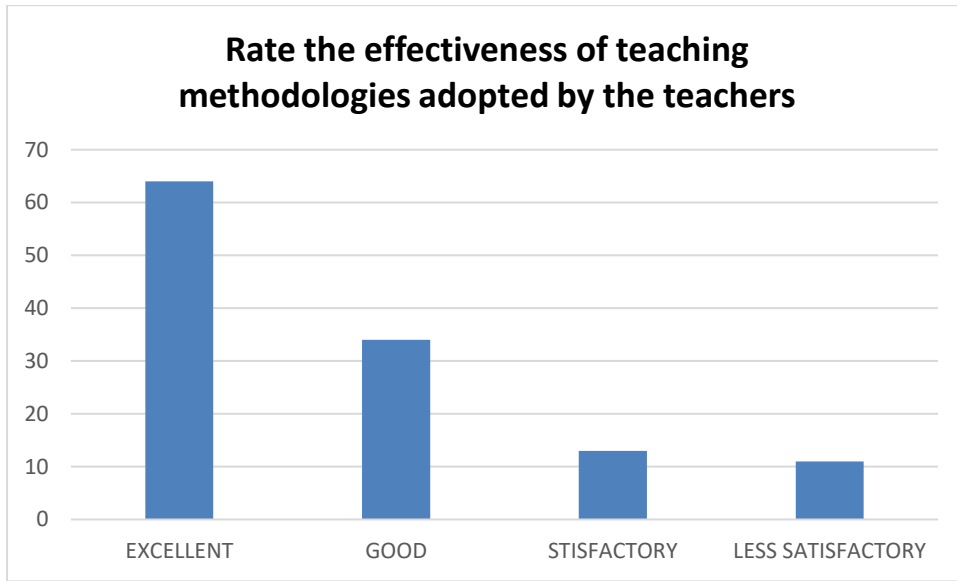

FEEDBACK ANALYSIS 2023-24

11 Rate the effectiveness of teaching methodologies adopted by the teachers

DEGREE OF ACCEPTANCE	NO. OF STUDENTS
EXCELLENT	64
GOOD	34
STISFACTORY	13
LESS SATISFACTORY	11

Apart from the traditional teaching methods, the teachers of the college adopts new methodologies like teaching with projectors, group discussion methods, detail explanations, previous year questions practice etc. The students of the College actively participate in all the lectures and this feedback clearly depicts that they are much satisfied with the teaching and learning in the Institution

प्रधान्य
शास.जाज्वल्यदेव नवीन कन्या महाविद्यालय
जांजगीर (छ.ग.)