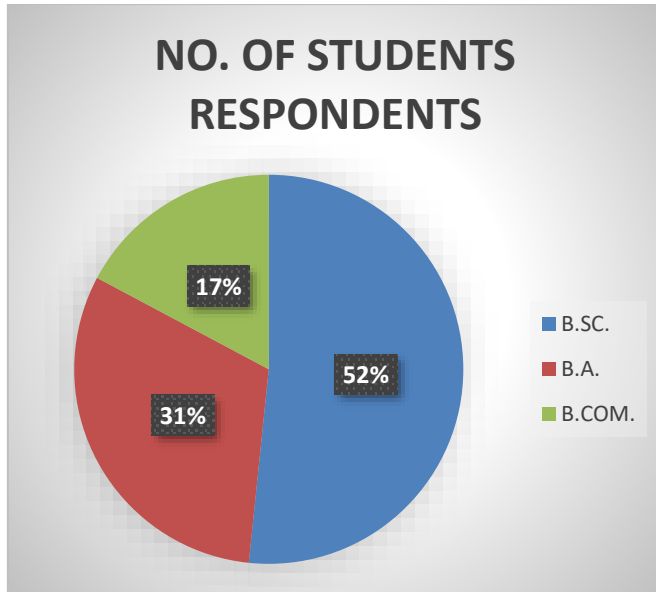

FEEDBACK ANALYSIS 2023-24

PROGRAMME WISE CLASSIFICATION STUDENTS RESPONDENTS

PROGRAMME	NO. OF STUDENTS RESPONDENTS
B.SC.	63
B.A.	38
B.COM.	21

In the session 2023-2024 total 122 students gave feedback in which 17 % participation was from Commerce stream 52% from Science and 31% from the Arts .The details of the feedback participation is shown by the above pie chart.

DEGREE OF ACCEPTANCE	NO. OF STUDENTS
EXCELLENT	45
GOOD	60
STISFACTORY	12
LESS SATISFACTORY	5

This graph depicts very clearly that almost all the Students of the college wants a dress code in the College and are quiet satisfied with the decision of Maintaining uniformity and discipline .