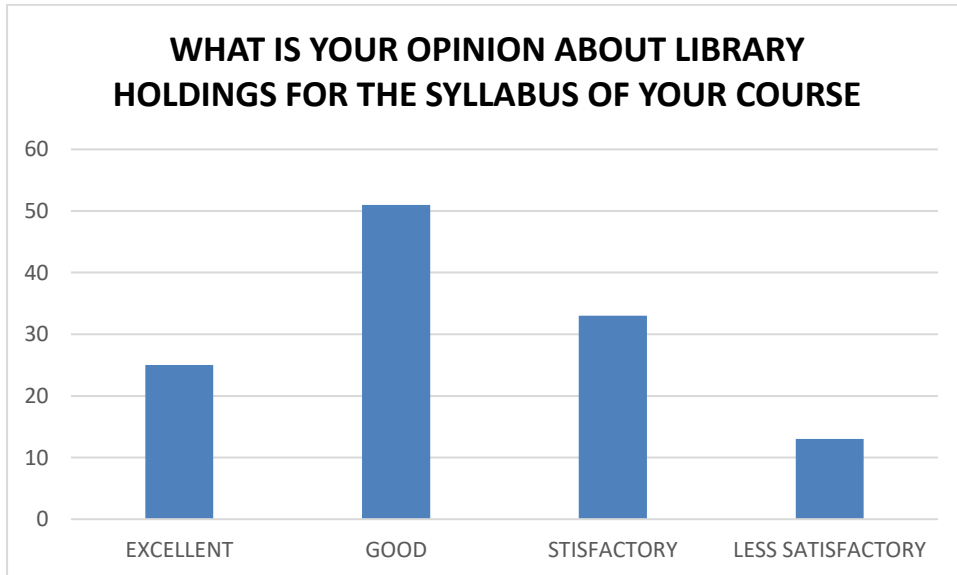

FEEDBACK ANALYSIS 2023-24

9 WHAT IS YOUR OPINION ABOUT LIBRARY HOLDINGS FOR THE SYLLABUS OF YOUR COURSE

DEGREE OF ACCEPTANCE	NO. OF STUDENTS
EXCELLENT	25
GOOD	51
STISFACTORY	33
LESS SATISFACTORY	13

According to this analysis more than 85 % of students are satisfied with the existing library of the institution as it holds all their syllabus course books .

प्रचार्य
शास्.जाप्वल्यदेव नवीन कन्या महाविद्यालय
जाजगीर (छ.ग.)