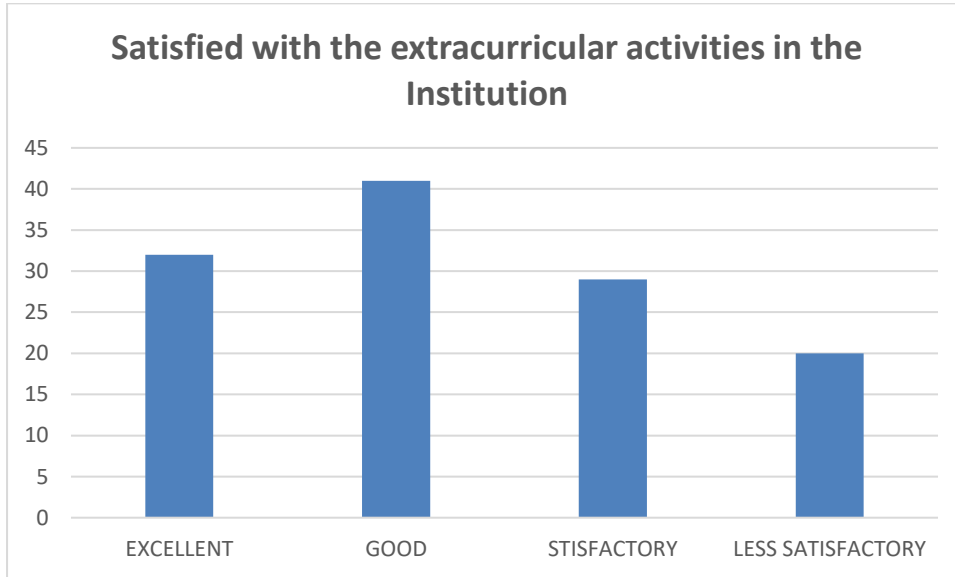

FEEDBACK ANALYSIS 2023-24

10 REGULAR TESTS AND TUTORIALS CONDUCTED IN THE COLLEGE

DEGREE OF ACCEPTANCE	NO. OF STUDENTS
EXCELLENT	22
GOOD	57
STISFACTORY	33
LESS SATISFACTORY	10

There are regular internal assessments and tests conducted in the institution .Here majority of the Students confirms that regular tests and tutorials are conducted in the institution

FEEDBACK ANALYSIS 2023-24

11 Rate the effectiveness of teaching methodologies adopted by the teachers

DEGREE OF ACCEPTANCE	NO. OF STUDENTS
EXCELLENT	64
GOOD	34
STISFACTORY	13
LESS SATISFACTORY	11

Apart from the traditional teaching methods, the teachers of the college adopts new methodologies like teaching with projectors, group discussion methods, detail explanations, previous year questions practice etc. The students of the College actively participate in all the lectures and this feedback clearly depicts that they are much satisfied with the teaching and learning in the Institution

प्रधान्य
शास.जाज्वल्यदेव नवीन कन्या महाविद्यालय
जांजगीर (छ.ग.)

FEEDBACK ANALYSIS 2023-24

12 How much satisfied are you with the extracurricular activities in the Institution?

DEGREE OF ACCEPTANCE	NO. OF STUDENTS
EXCELLENT	32
GOOD	41
STISFACTORY	29
LESS SATISFACTORY	20