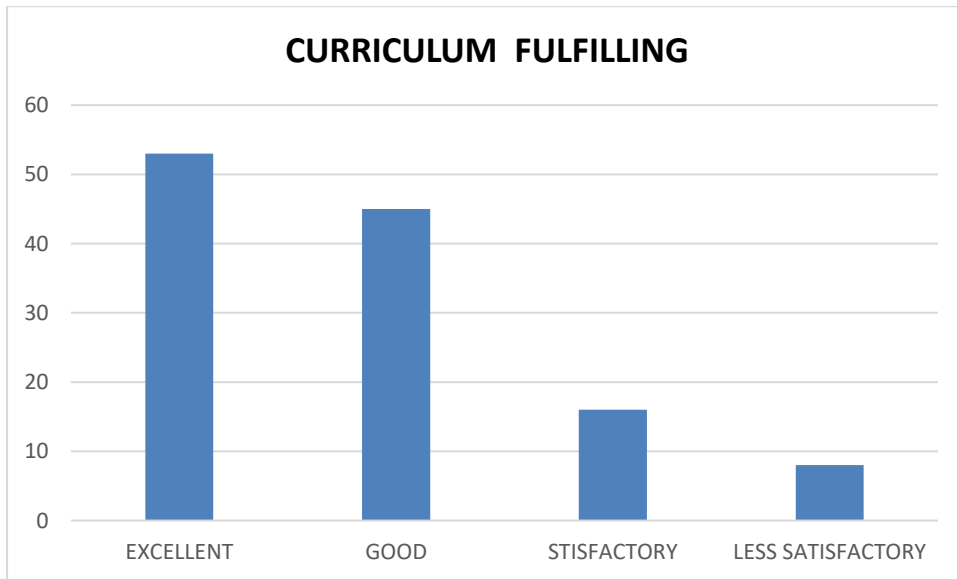

FEEDBACK ANALYSIS 2023-24

2 CURRICULUM FULFILLING YOUR EXPECTATION

DEGREE OF ACCEPTANCE	NO. OF STUDENTS
EXCELLENT	53
GOOD	45
STISFACTORY	16
LESS SATISFACTORY	8

The curriculum provided by the Institution fulfills the expectations of the majority of students. As shown in the graph that more than 90 % of students are satisfied in this regard.

प्रचार्य
शास.जाप्वल्यदेव नवीन कन्या महाविद्यालय
जांजगीर (छ.ग.)