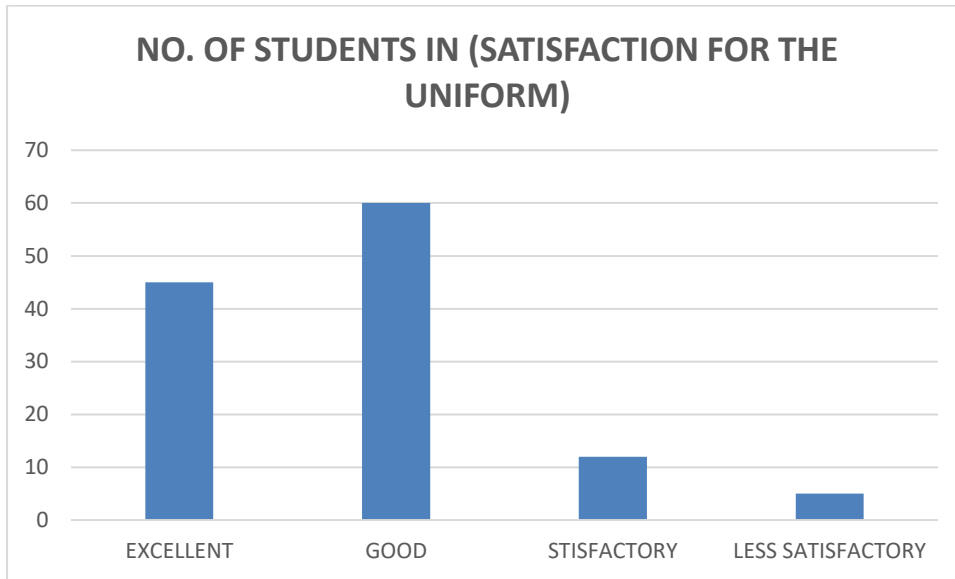

FEEDBACK ANALYSIS 2023-24

1. 1 The Institution maintains a dress code for students to keep uniformity .How much satisfied are you with your Uniform?

DEGREE OF ACCEPTANCE	NO. OF STUDENTS
EXCELLENT	45
GOOD	60
STISFACTORY	12
LESS SATISFACTORY	5

This graph depicts very clearly that almost all the Students of the college wants a dress code in the College and are quiet satisfied with the decision of Maintaining uniformity and discipline .

प्रचार्य
शास्.जाप्यल्यदेव नवीन कन्या महाविद्यालय
जांजगीर (छ.ग.)