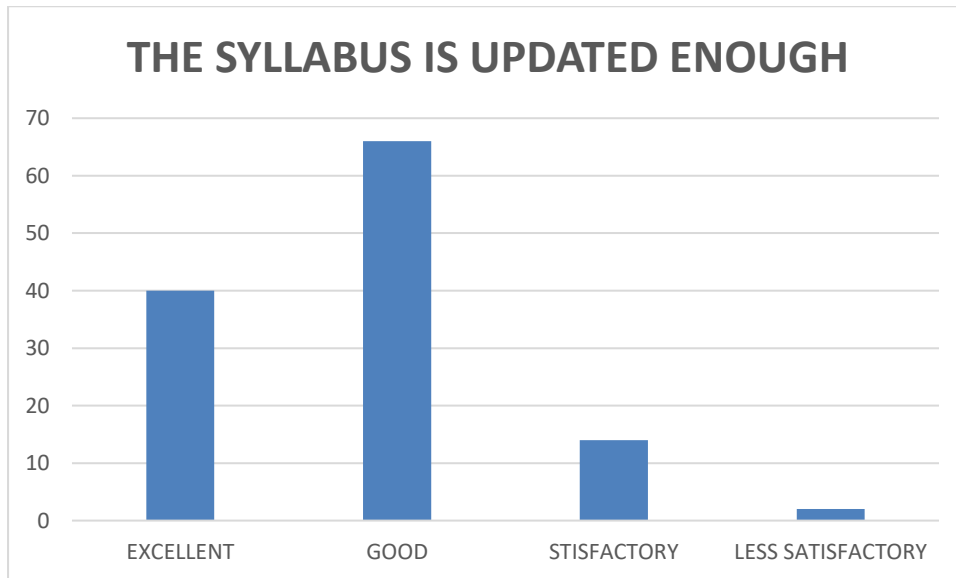

FEEDBACK ANALYSIS 2023-24

3 THE SYLLABUS IS UPDATED ENOUGH

DEGREE OF ACCEPTANCE	NO. OF STUDENTS
EXCELLENT	40
GOOD	66
STISFACTORY	14
LESS SATISFACTORY	2

The response of this question which was regarding the updating of syllabus is displayed through this graph. This analysis shows that the majority of students are satisfied with the existing syllabus.

प्रचार्य
शास्त्र.जाप्वल्यदेव नवीन कन्या महाविद्यालय
जांजगीर (छ.ग.)