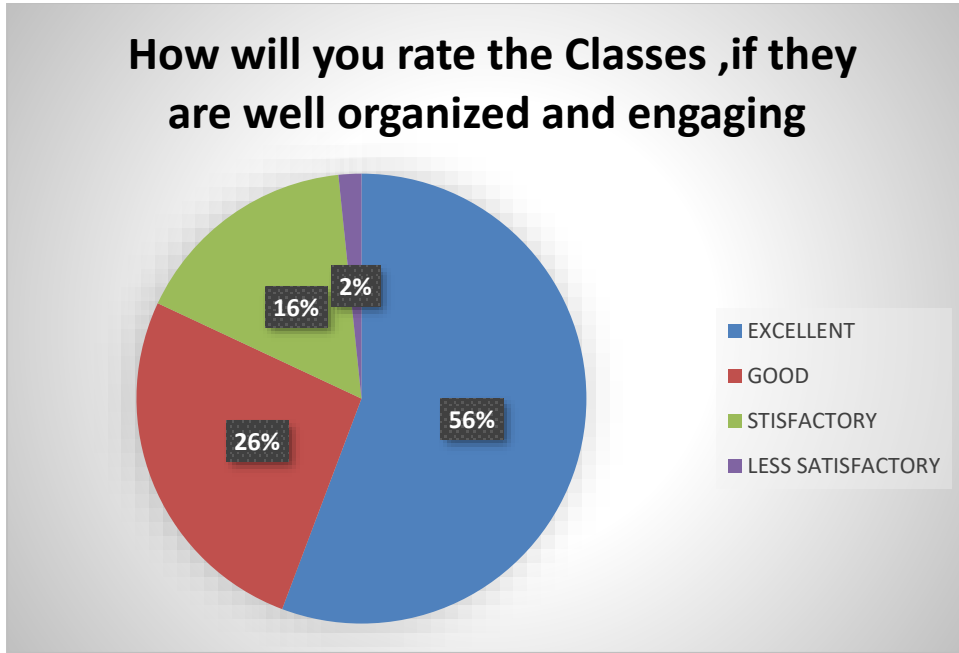

FEEDBACK ANALYSIS 2023-24

4,How will you rate the Classes ,if they are well organized and engaging ?

DEGREE OF ACCEPTANCE	NO. OF STUDENTS
EXCELLENT	68
GOOD	32
STISFACTORY	20
LESS SATISFACTORY	2

The students of the College are much satisfied with the teaching and learning in the Institution as the above graph shows a high rate of their satisfaction for their classes which are well organized and engaging.

प्रधान्याय
शास.जाज्वल्यदेव नवीन कन्या महाविद्यालय
जाजगीर (छ.ग.)