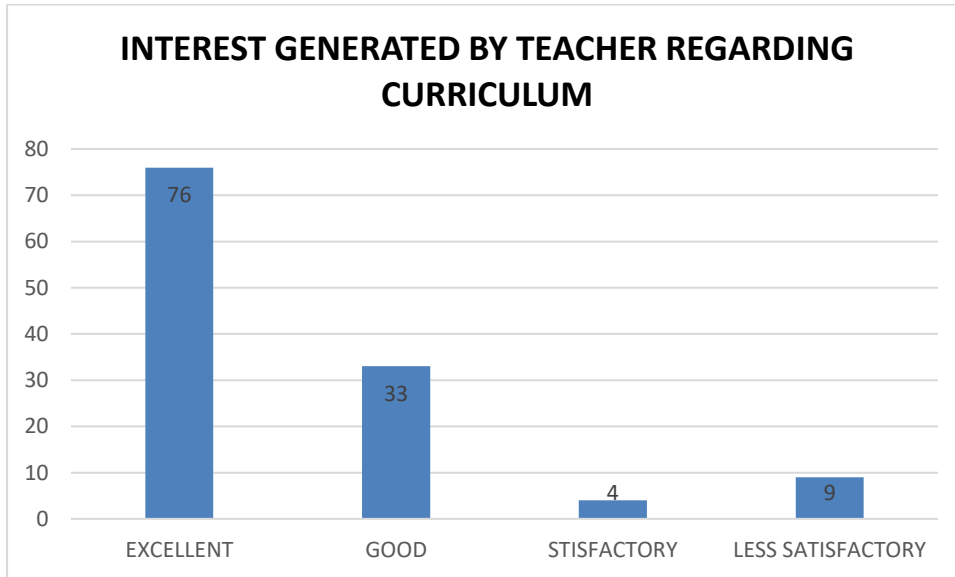

FEEDBACK ANALYSIS 2023-24

6 INTEREST GENERATED BY TEACHER REGARDING CURRICULUM

DEGREE OF ACCEPTANCE	NO. OF STUDENTS
EXCELLENT	76
GOOD	33
STISFACTORY	4
LESS SATISFACTORY	9

The students of the College are much satisfied with the teaching and learning in the Institution as the above graph shows a high rate of their satisfaction for their teachers who generate interest regarding the syllabus and curriculum.

प्रचार्य
शास.जाज्वल्यदेव नवीन कन्या महाविद्यालय
जांजगीर (छ.ग.)