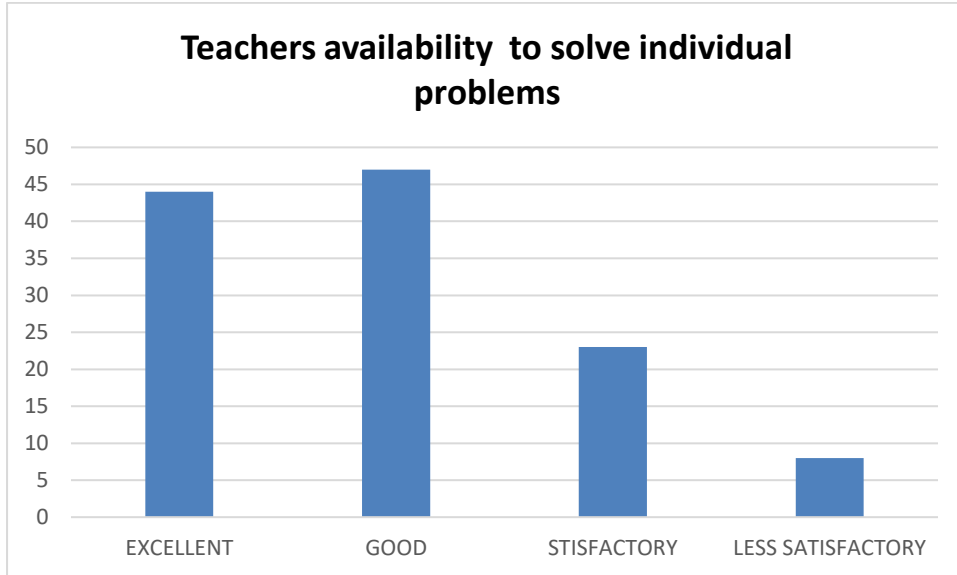

FEEDBACK ANALYSIS 2023-24

8 Teachers availability beyond normal Classes and cooperation to solve individual problems .

DEGREE OF ACCEPTANCE	NO. OF STUDENTS
EXCELLENT	44
GOOD	47
STISFACTORY	23
LESS SATISFACTORY	8

The teachers of the Institution act as a mentor to the students and each teacher is given a ratio of students to guide them and support in their respective problems . This particular response depicts the students confirmation regarding the teachers availability for their cooperation and support beyond their normal classes.

प्राचार्य
शास.जाज्वल्यदेव नवीन कन्या महाविद्यालय
जांजगीर (छ.ग.)