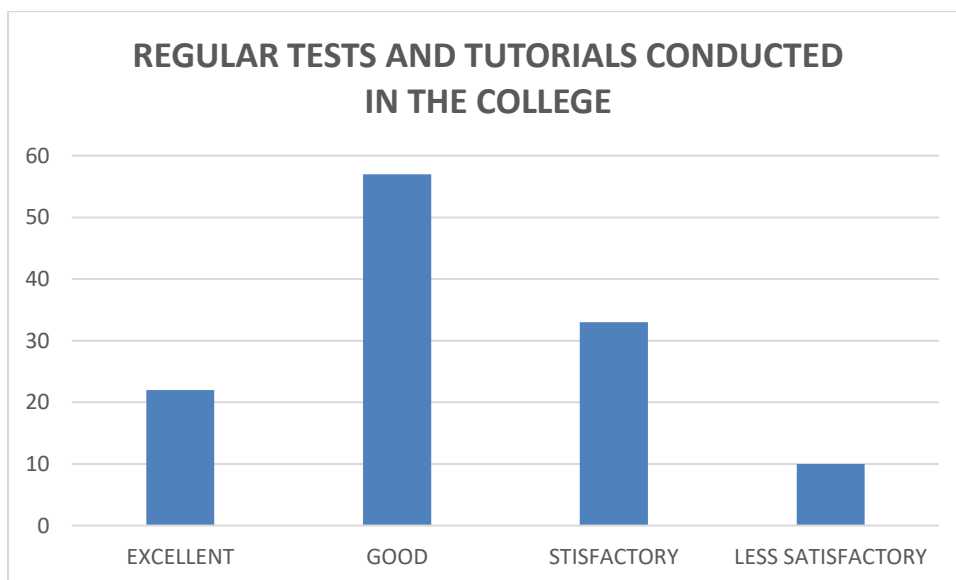

FEEDBACK ANALYSIS 2023-24

10 REGULAR TESTS AND TUTORIALS CONDUCTED IN THE COLLEGE

DEGREE OF ACCEPTANCE	NO. OF STUDENTS
EXCELLENT	22
GOOD	57
STISFACTORY	33
LESS SATISFACTORY	10

There are regular internal assessments and tests conducted in the institution .Here majority of the Students confirms that regular tests and tutorials are conducted in the institution