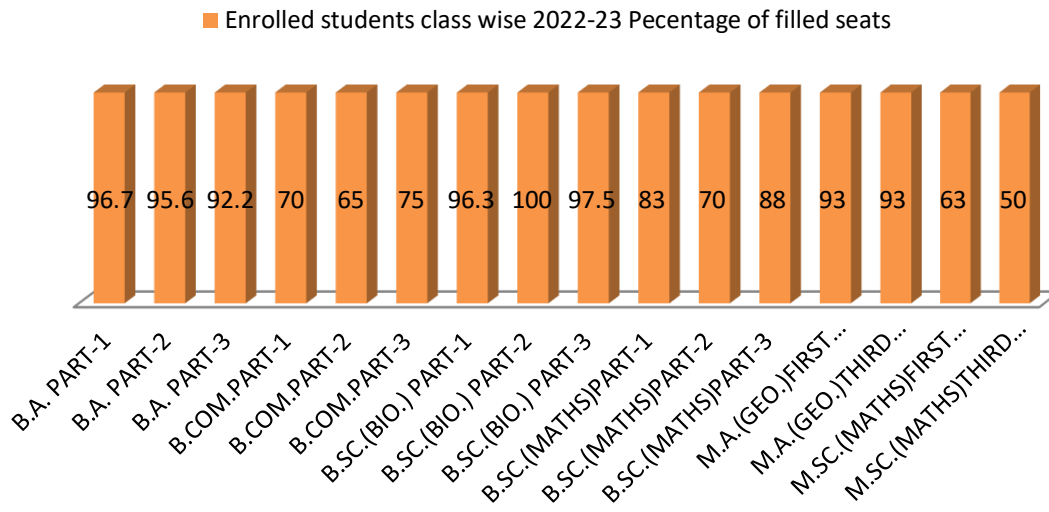

## RESULT ANALYSIS 2022-23

Enrolled students class wise 2022-23

class	Percentage of filled seats	available seats	number of enrolled students	Percentage of filled seats
B.A. PART-1	96.7	90	87	96.7
B.A. PART-2	95.6	90	86	95.6
B.A. PART-3	92.2	90	83	92.2
B.COM.PART-1	70	60	31	52
B.COM.PART-2	65	60	50	83
B.COM.PART-3	75	60	42	70
B.SC.(BIO.) PART-1	96.3	80	77	96.3
B.SC.(BIO.) PART-2	100	80	80	100
B.SC.(BIO.) PART-3	97.5	80	78	97.5
B.SC.(MATHS)PART-1	83	40	33	83
B.SC.(MATHS)PART-2	70	40	28	70
B.SC.(MATHS)PART-3	88	40	35	88
M.A.(GEO.)FIRST SEMESTER	93	30	28	93
M.A.(GEO.)THIRD SEMESTER	93	30	28	93
M.SC.(MATHS)FIRST SEMESTER	63	30	19	63
M.SC.(MATHS)THIRD SEMESTER	50	30	15	50

## Enrolled students class wise 2022-23 Percentage of filled seats